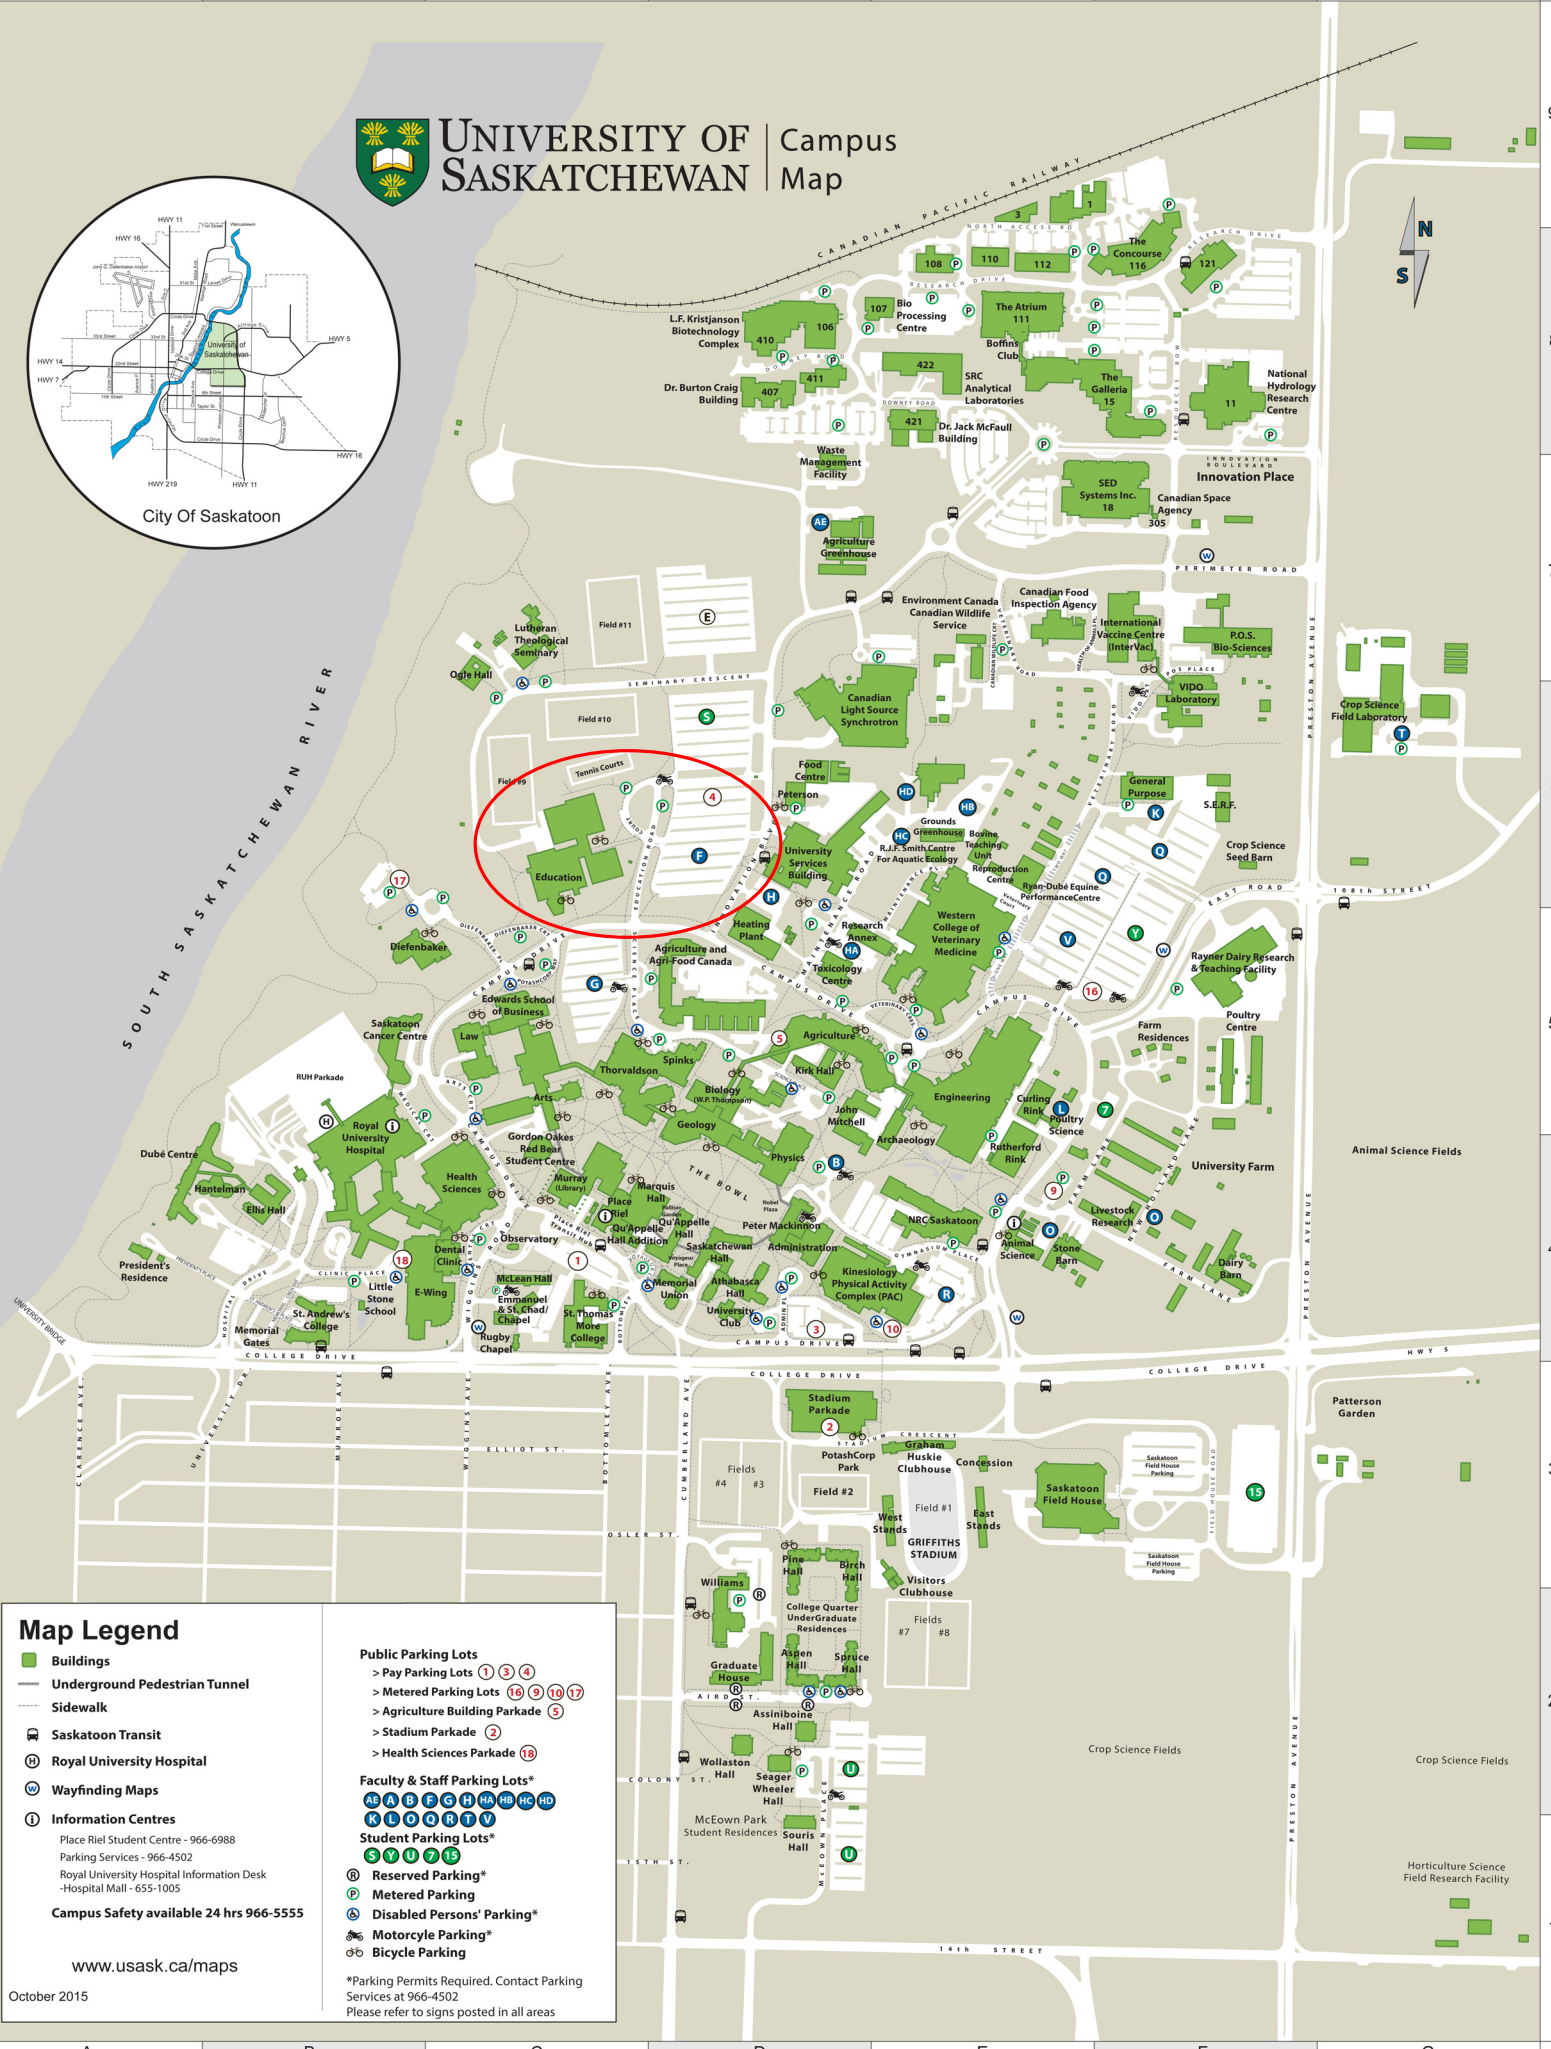

UNIVERSITY OF SASKATCHEWAN Campus Map

City of Saskatoon

Map Legend

- Buildings
- Underground Pedestrian Tunnel
- Sidewalk
- Saskatoon Transit
- Royal University Hospital
- Wayfinding Maps
- Information Centres
 - Place Riel Student Centre - 966-6988
 - Parking Services - 966-4502
 - Royal University Hospital Information Desk - Hospital Mall - 655-1005
- Campus Safety available 24 hrs 966-5555**

- Public Parking Lots**
 - > Pay Parking Lots 1 3 4
 - > Metered Parking Lots 16 19 17 10
 - > Agriculture Building Parkade 5
 - > Stadium Parkade 2
 - > Health Sciences Parkade 18
- Faculty & Staff Parking Lots***
 - AB CD EF GH IJ KL MN OP QR ST UV
- Student Parking Lots***
 - S 1 U 7 15
- Reserved Parking*
- Metered Parking
- Disabled Persons' Parking*
- Motorcycle Parking*
- Bicycle Parking

*Parking Permits Required. Contact Parking Services at 966-4502. Please refer to signs posted in all areas.

www.usask.ca/maps

October 2015